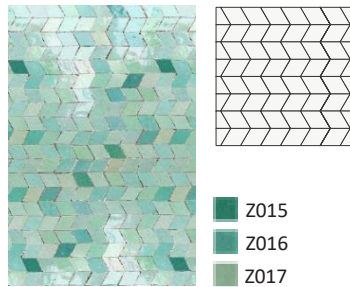

Mono 4
▶ 2,00 m²