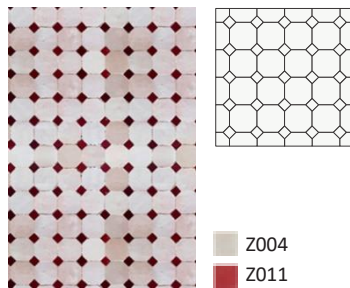

Combo 14
▶ 10,00 m²