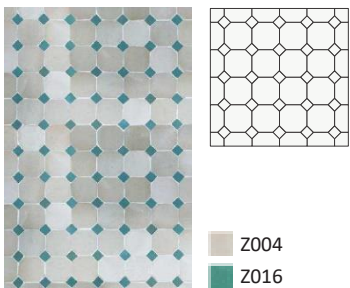

Combo 14
▶ 4,20 m²